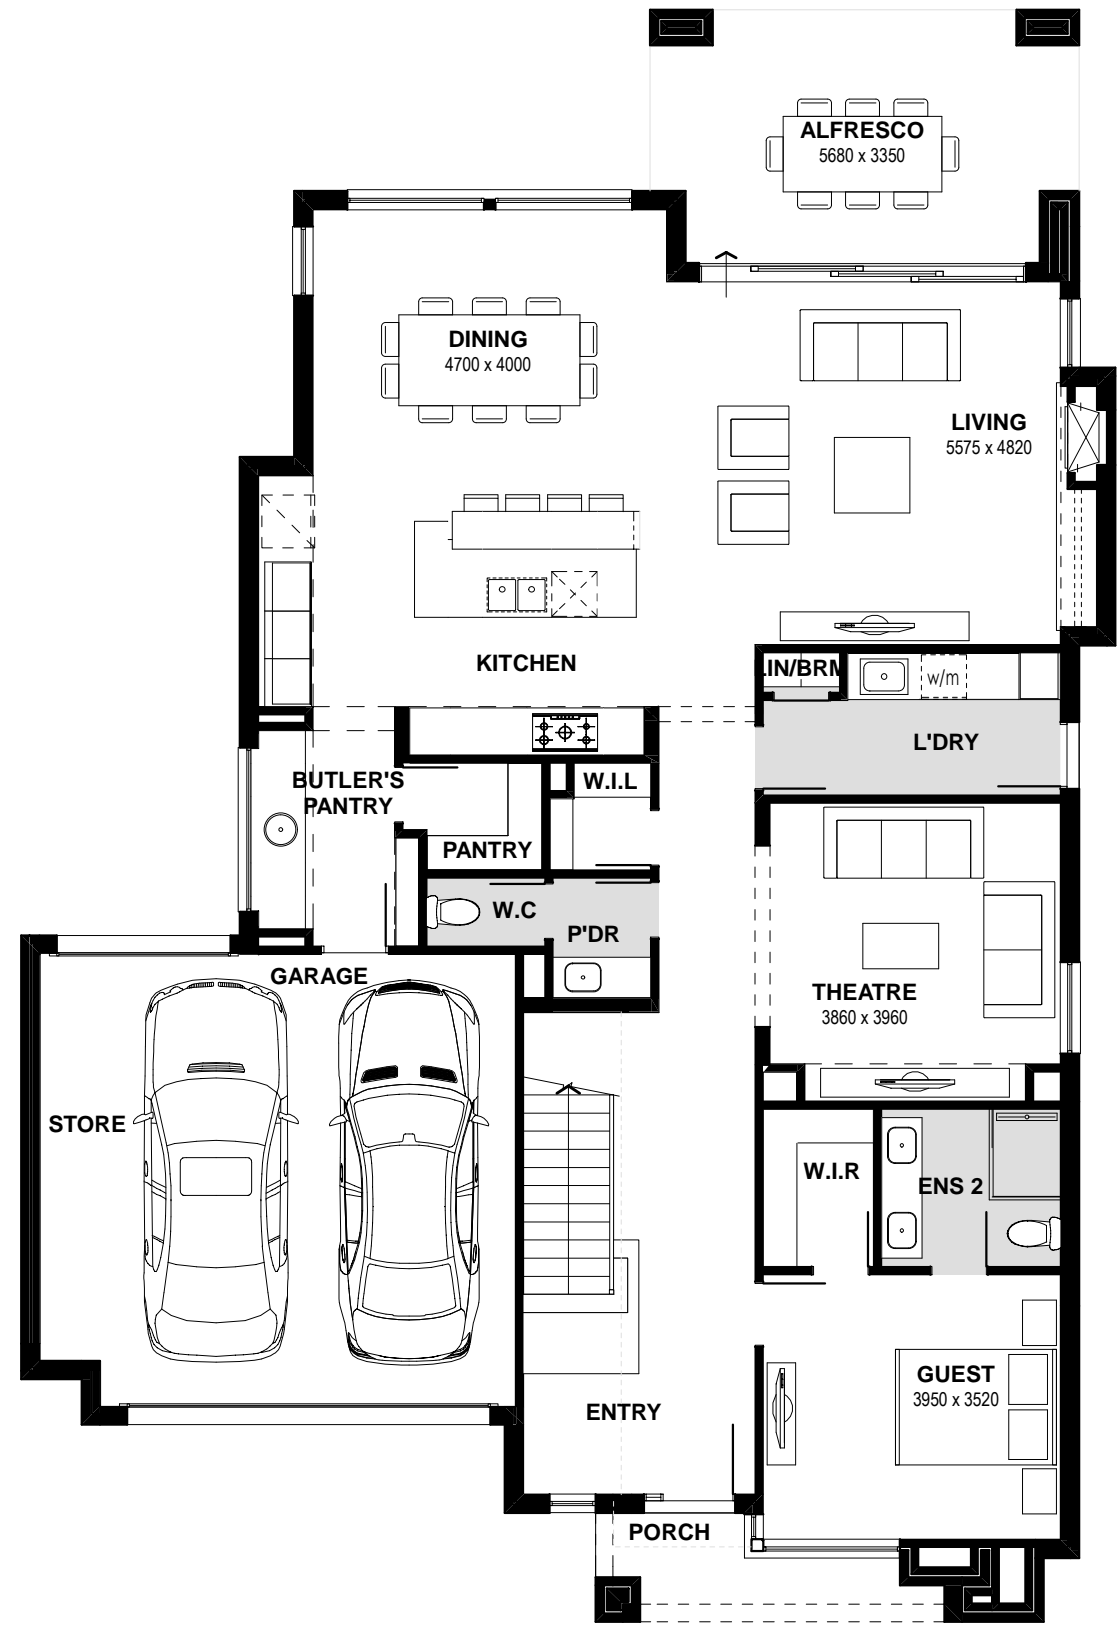

*Emperor 41 - Duke*  
Mickleham RCH Home

**AREAS**  
 165.7 m<sup>2</sup>  
 41.5 m<sup>2</sup>  
 4.8 m<sup>2</sup>  
 18.6 m<sup>2</sup>  
 160.9 m<sup>2</sup>  
**42.14 SQ /391.5 m<sup>2</sup>**

Ground Floor House Area  
 Garage Area  
 Porch Area  
 Alfresco Area  
 First Floor House Area  
**Total Floor Area**

14480mm

**GROUND FLOOR**

21330mm

10390mm

**FIRST FLOOR**

18450mm

House dimensions are based on the Broadway facade and will vary depending on facade chosen. All measurements in millimetres unless otherwise stated.